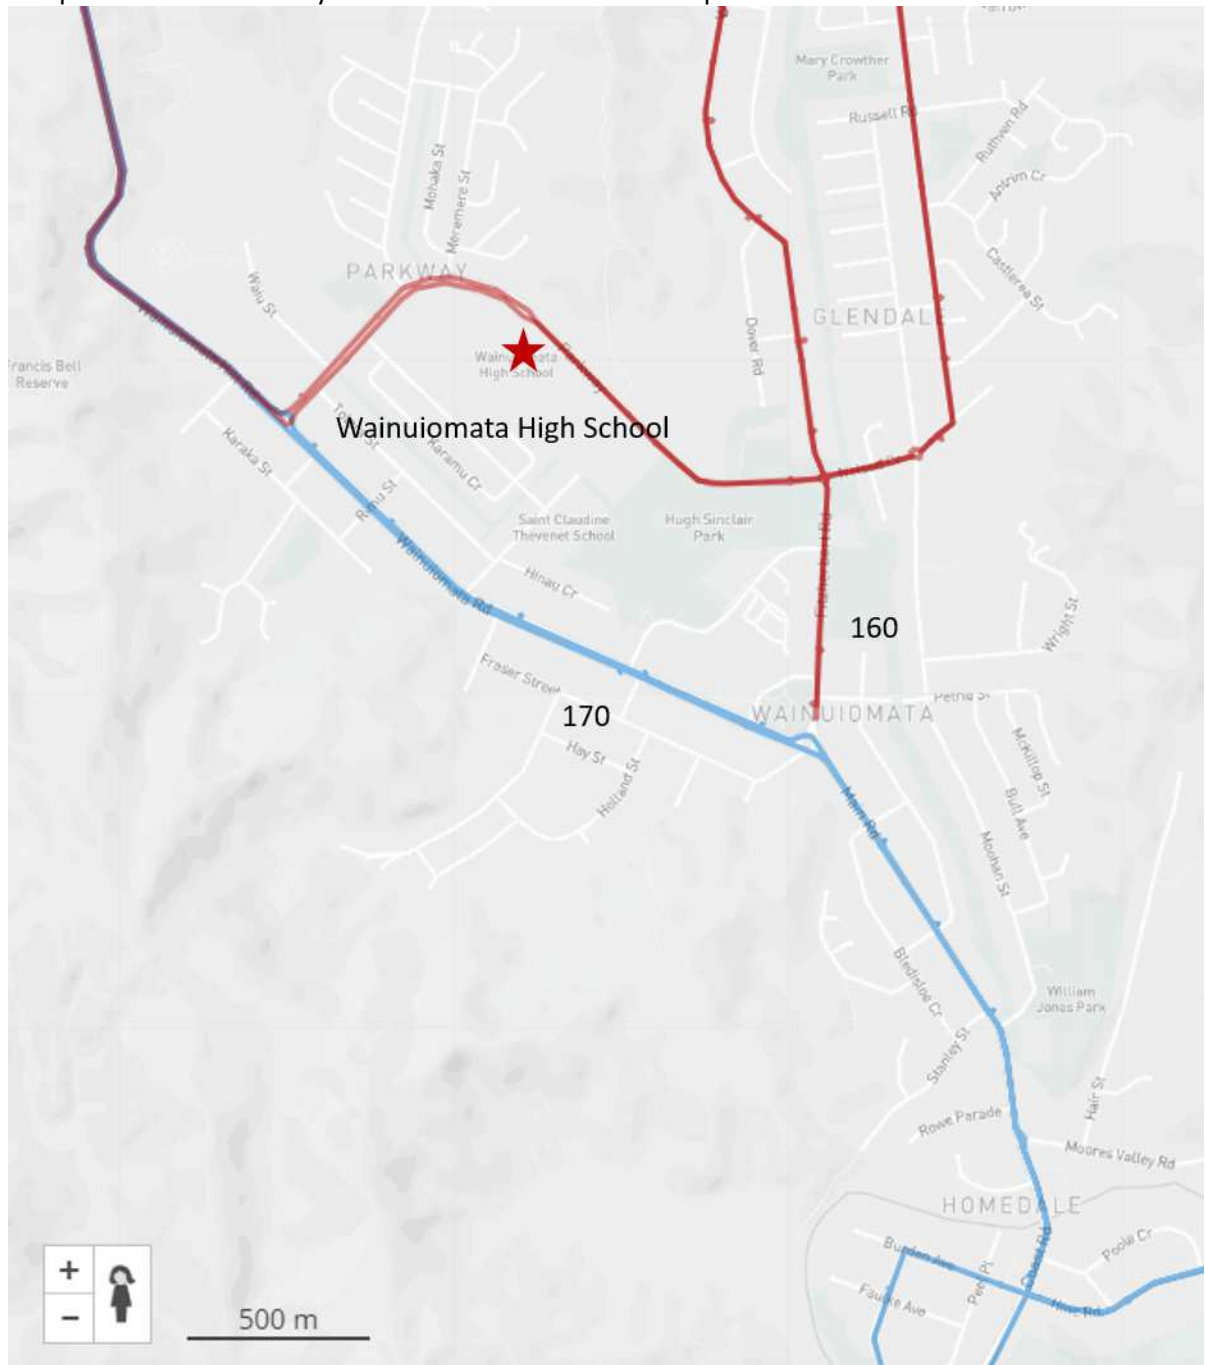

School services change for Wainuiomata High School.

The public routes local to your school are shown in the map below.

School bus routes

Route name	Route number	What's changing (effective from 17 June)
Wainuiomata Intermediate/High - Glendale & Arakura	874	Route and times changed
St Claudine Thevenet School - Wainuiomata North	870 (old) 874 (new)	Route, route number, and time changed
Wainuiomata South - Wainuiomata Intermediate/High & St Claudine Thevenet Sch	875 (old) 874 (new)	Route, route number, and time changed
Wainuiomata South - Wainuiomata Intermediate/High Schools	876 (old) 874 (new)	Route, route number, and time changed