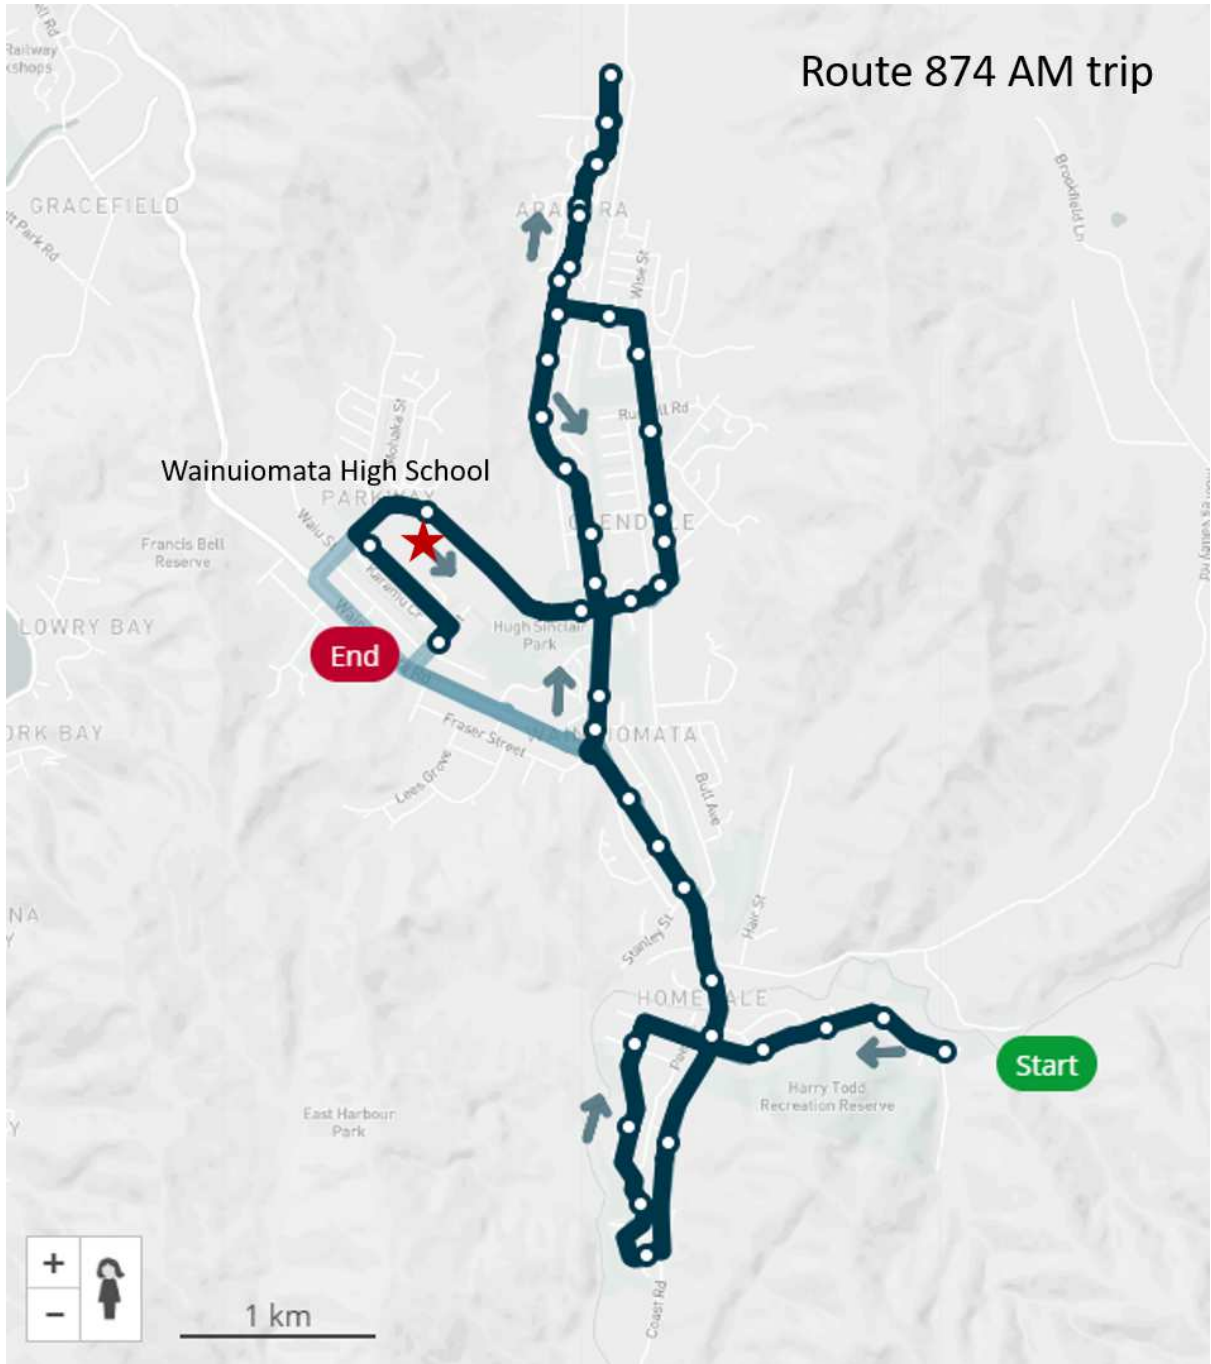

Route 874 AM trip